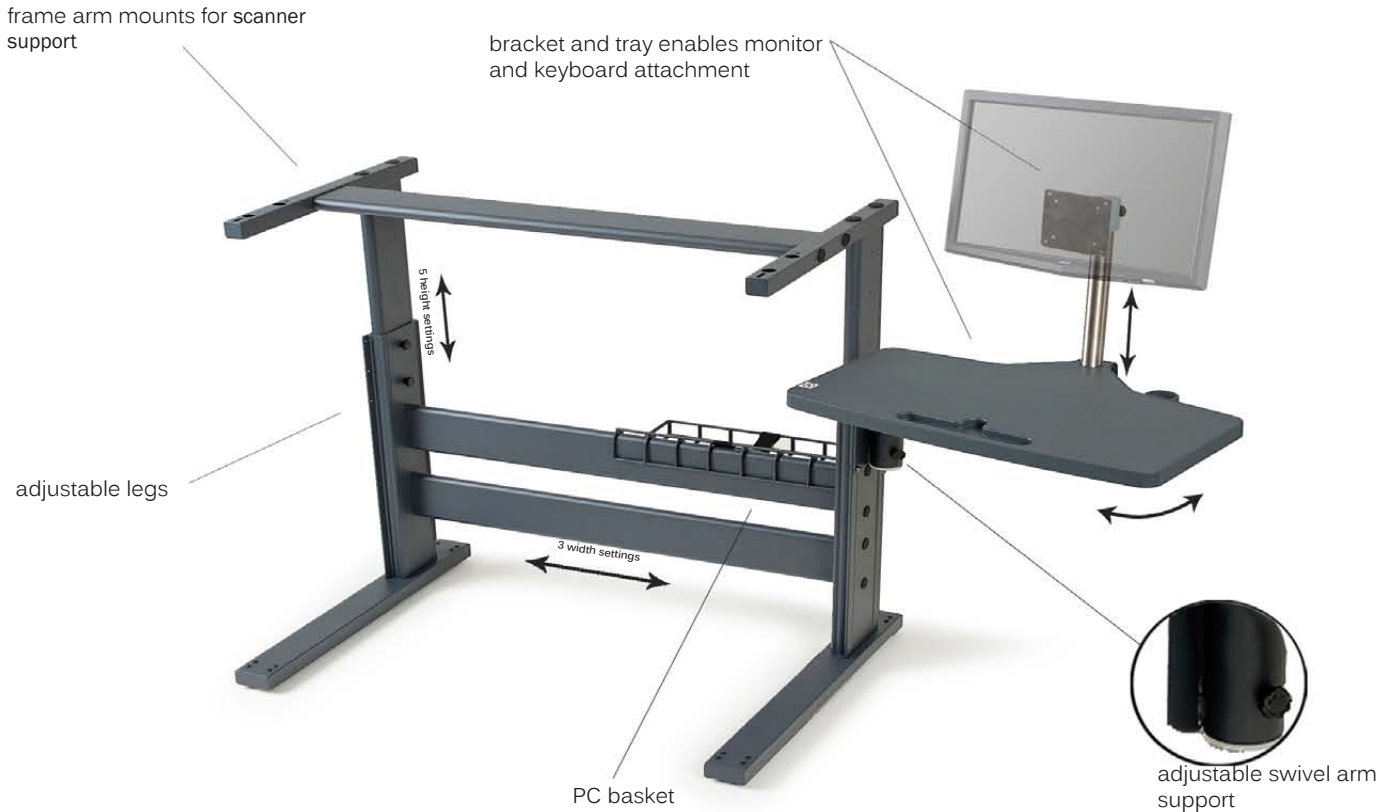

# SmartLF URS

UNIVERSAL REPRO STAND

## Key Features

- ◆ The URS minimizes the combined footprint of your scanner and printer and creates a practical, high productivity MFP workstation
- ◆ The URS is an alternative floor stand that holds your wide format scanner above most popular large format printers. It also holds a PC, flat screen, and keyboard
- ◆ Accommodates the Ci24, Ci40 and Cx+40/Gx+42 scanners over three mid-beam leg width settings and combinations\*
- ◆ Metallic document return guide available for the Gx+ 42 and Cx+ 40
- ◆ Adjustable monitor support arm: - minimum height: 1289mm (50.7in)  
maximum height from floor: 1449mm (57.0in)
- ◆ Depth of stand: - minimum: 880mm (31.5in)  
Including extended keyboard tray and PC basket combination: 948mm (37.3in) maximum depth
- ◆ Maximum stand width: - 1536mm (60.5in)
- ◆ The stand height is adjustable through five height variations allowing a maximum printer height of 1155mm (45.5in). There is no limit to the width of the printer
- ◆ Stand height: - minimum:784mm (30.9in) maximum: 1169mm (46.0in).  
Stand height Inc. Document return guide: Minimum: 1046mm (41.2in), Maximum: 1431mm (56.3in)